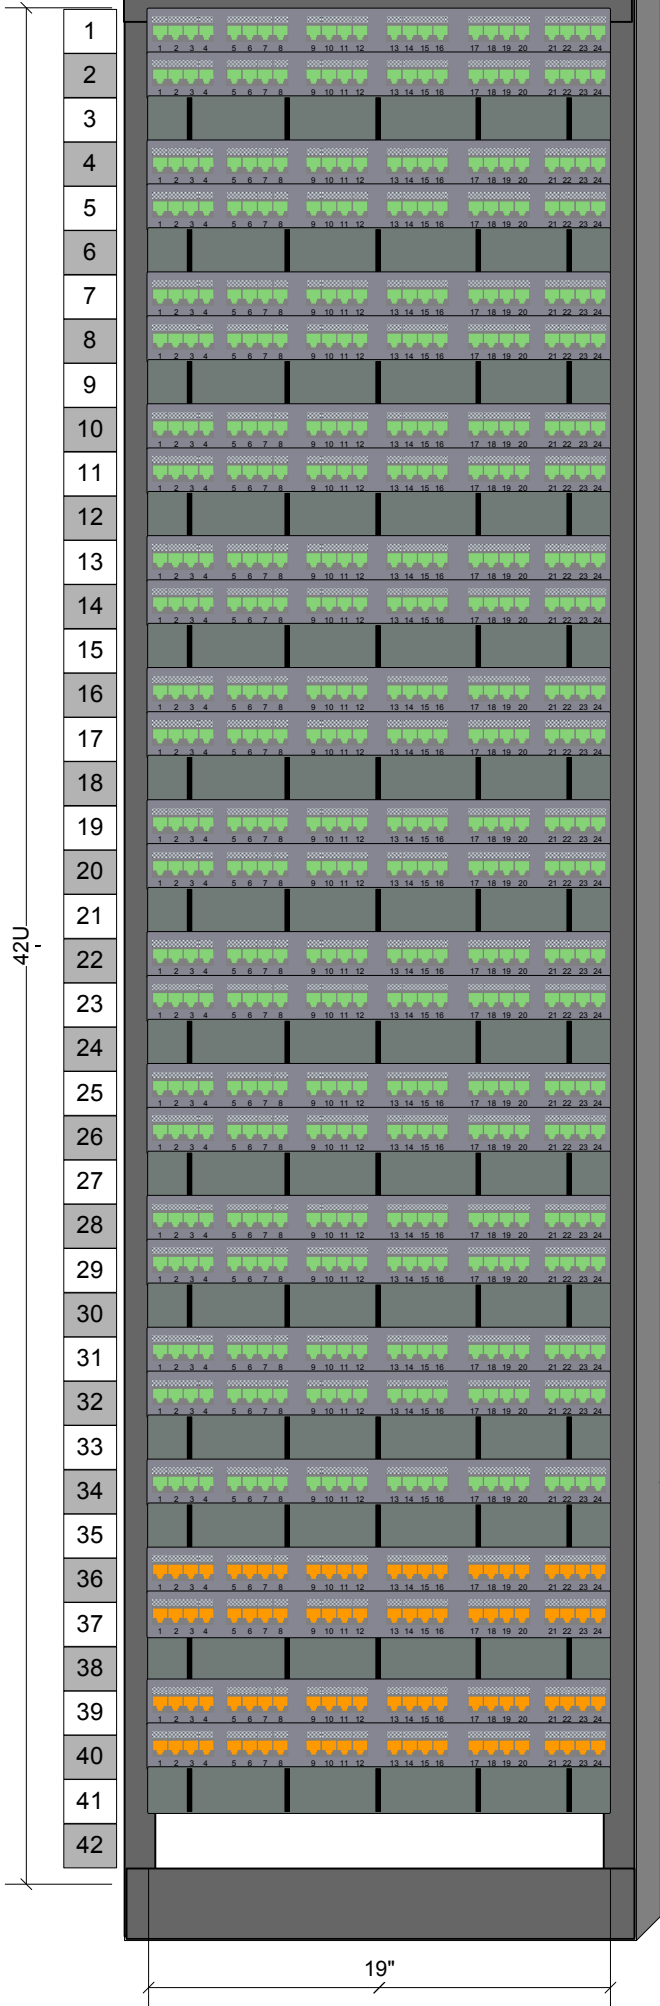

K.RACK.VOICE

Vertical Voice BackBone

2x25", UTP Cat5,48 port link to RACK.E1

2x25", UTP Cat5,48 port link to RACK.E2

2x25", UTP Cat5,48 port link to RACK.Δ1

2x25", UTP Cat5,48 port link to RACK.Δ2

2x25", UTP Cat5,48 port link to RACK.Γ1

2x25", UTP Cat5,48 port link to RACK.Γ2

2x25", UTP Cat5,48 port link to RACK.B1

2x25", UTP Cat5,48 port link to RACK.B2

2x25", UTP Cat5,48 port link to RACK.A1

2x25", UTP Cat5,48 port link to RACK.A2

1x25", UTP Cat5,24 port link to K.KΑΤΑΣΤΗΜΑ.1

1x25", UTP Cat5,24 port link to K.KΑΤΑΣΤΗΜΑ.2

1x25", UTP Cat5,24 port link to RACK.A-ΥΠ

4x25", UTP Cat5,96 port link to K/T OTE